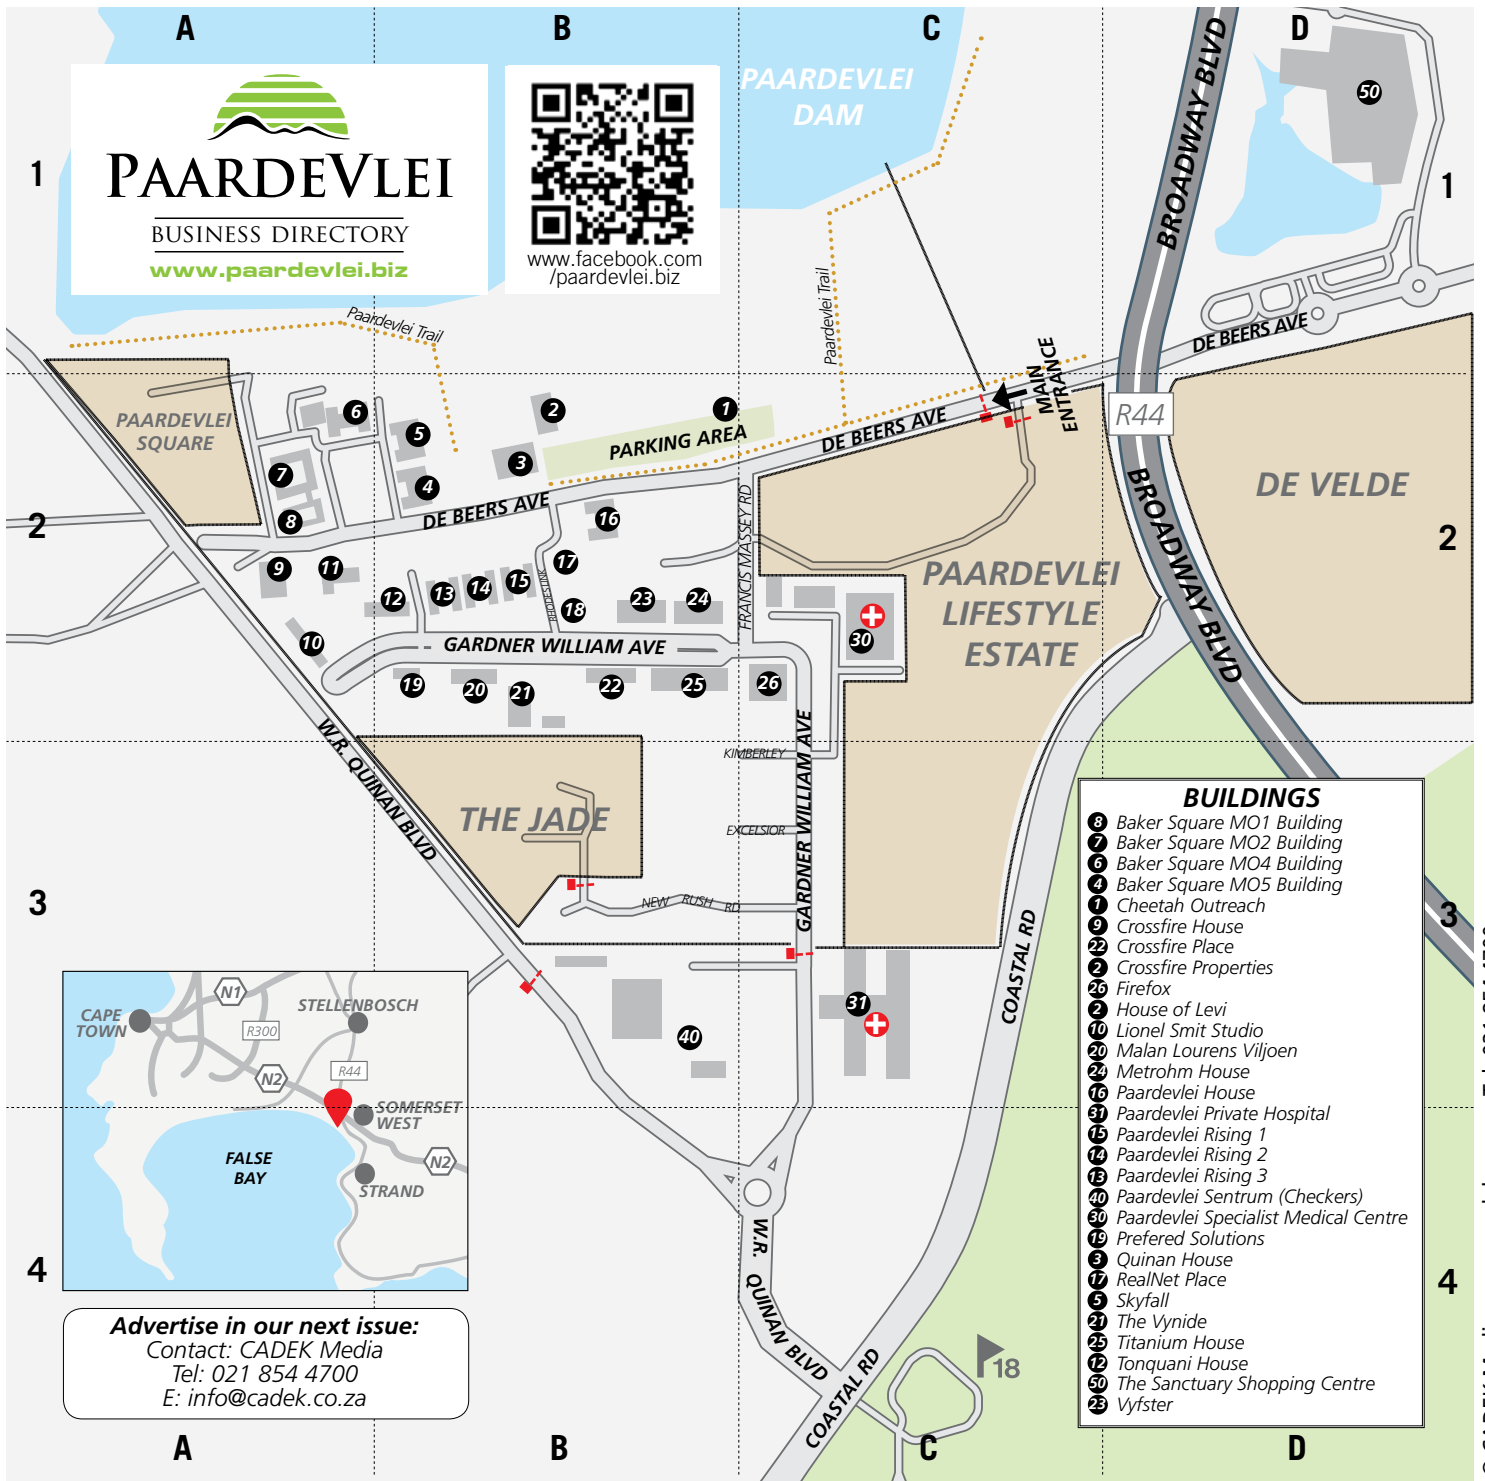

PAARDEVLEI PRECINCT MAP

© CADEK Media • www.cadec.co.za • Tel: 021 854 4700

- **24 HOUR ACCESS**
- **1Gig FIBRE LINE**
  (Shared Use)
- **ACCESS TO BOARDROOM**
  (Pre-Booking Required)
- **POWER ON**
  During Load Shedding
- **EQUIPPED KITCHEN**
- **DESIGNATED BATHROOM**

Hot Desk
From R2750 Ex.Vat Per Month

Dedicated Office Space
From R6000 Ex.Vat Per Month

Designated Parking Space
R500 Ex.Vat Per Month

For More Information Contact:
LAURENCE BEATH
T: 021 851 4341
M: 082 331 2980
E: laurence@crossfireproperties.co.za
W: crossfireproperties.co.za

10

LIONEL SMIT
STUDIO

www.lionelsmitstudio.com